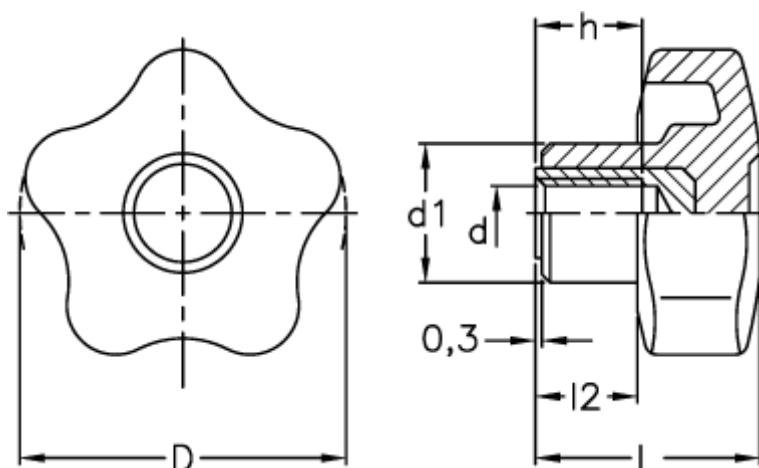

Data Sheet

Article number: 23020698113

Description: E+G Lobe knob
VCT.25 B-M4-C3, grey cap

Measures

D	= 25
d1	= 13
d 6H	= M4
h	= 10
L	= 19
l2	= 8